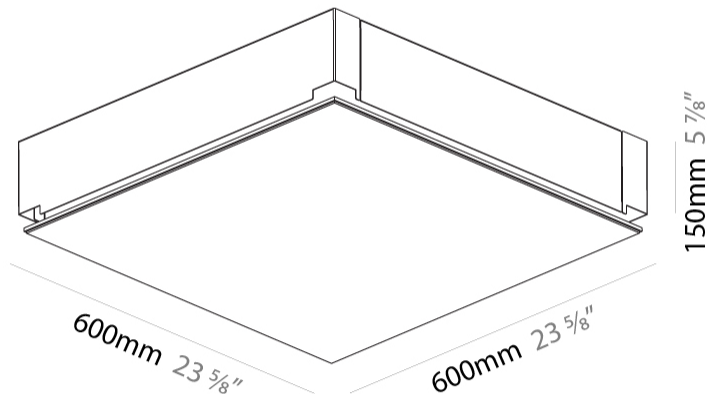

PHYSICAL

Shape: Square
Length (mm): 600
Length (in): 23 5/8
Width (mm): 600
Width (in): 23 5/8
Height (mm): 150
Height (in): 5 7/8
Ceiling Thickness (mm): 10 / 12.5 / 15 / 25 / 30
Ceiling Thickness (in): 3/8 or 1/2 or 9/16 or 1 or 1 3/16
Min. Recessing Depth (mm): 180
Min. Recessing Depth (in): 7 1/16
Light Distribution: Direct
Diffuser: PMMA - Opal
Fixture Finish: SSR / BKV / CWI / CRY / HAB / UFT / ITA / RUA / FTG / MYG / LOD / PUS / FRO / FUP / KIA / POP / BLS / SPG / MEY / GOH / GUM / CHC / COM / ABZ / JAG / OBR / MOS / ROR
Fixture Material: Aluminum
Cut-out Measurements: 635mm / 25" x 635mm / 25"
Upon Request: Unique Sizes Unique Ceiling Thickness Unique Mounting Depth Spot Inserts

ELECTRICAL

Lamp Type: LED (Zhaga Standard)
Input Wattage (W): 55
Total Output Wattage (W): 46
Dimming: Tri-Mode (Non-Dimming and Phase Dimming (120Vac only) and 0-10V Dimming)
Driver Included: Yes
Driver Location: Integrated
Driver Type: Constant Current - Universal
Driver Class: Class 2
Input Voltage (V): 120 - 277
Constant Current (MA): 350

LED

Color Temperature (°K): 3000 / 3500 / 4000
Max. Delivered Lumen (lm): 4350 / 4410 / 4500
CRI: >80 CRI
Efficiency (%): 65% (5mm Perspex)|65.10%
Lamp Life (hrs): 50000
Upon Request: RGB-W Tunable White Special Color Temperature CRI90

OPTICAL

RATINGS AND CERTIFICATIONS

Certified By: Certified for North American Standards
IP rating: IP20